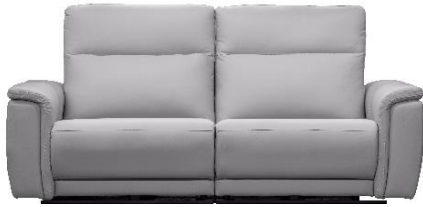

### MODEL 4063 - Irving

Options		Descriptions	Dimensions H/D/W
125		Left hand facing power recliner with power headrest	41.5" x 37.5" x 32.75"
135		Right hand facing power recliner with power headrest	41.5" x 37.5" x 32.75"
186		Left hand facing wide power with power headrest	41.5" x 37.5" x 42.75"
196		Right hand facing wide power with power headrest	41.5" x 37.5" x 42.75"
415		Armless power recliner with power headrest	41.5" x 37.5" x 23"
410		Armless stationary seat	41.5" x 37.5" x 23"
486		Wide armless power recliner with power headrest	41.5" x 37.5" x 32.5"
490		Wide armless stationary	41.5" x 37.5" x 32.5"
500		Round wedge	44" x 44"
701		Straight console with back & black cup holders	38" x 36" x 13.5"
702		Straight console with back & silver cup holders	

## MODEL 4063 - Irving

Options		Descriptions	Dimensions H/D/W
751		Straight console with black cup holders	23.5" x 31" x 13"
752		Straight console with silver cup holders	
771		Curved Console with back & black cup-holders	38" x 36" x 23"
772		Curved console with back & silver cup holders	