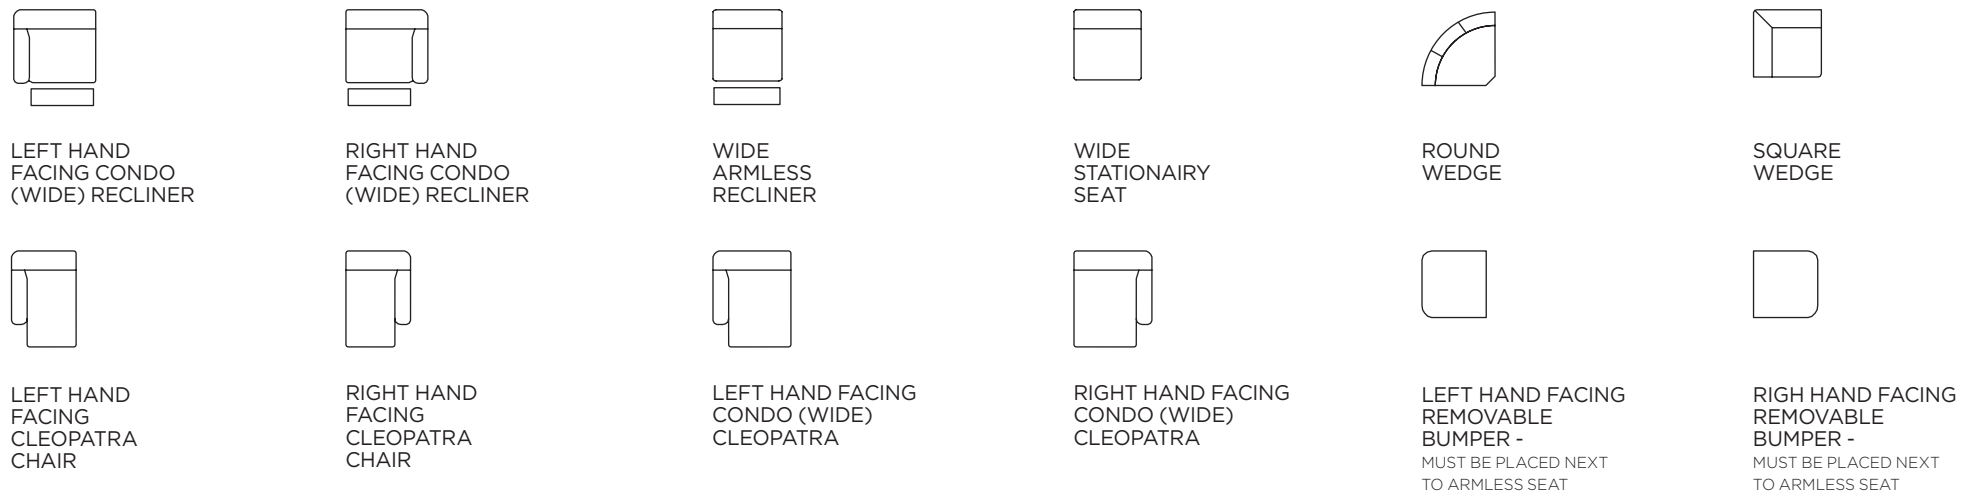

CUSTOM SEATING

MOST POPULAR CONFIGURATIONS

DESIGN YOUR OWN SECTIONAL

SELECT MODELS ONLY

CONSOLES

OPTIONAL UNITS AVAILABLE

SELECT MODELS ONLY

IMPORTANT INFORMATION

- **UNITS (OPTIONS) AVAILABLE WITH:**
 - **MANUAL RECLINERS**
 - **MOTORIZED RECLINERS**
 - **MANUAL RECLINING HEADRESTS & RECLINERS**
 - **MOTORIZED RECLINING HEADRESTS & RECLINERS**
- NOT ALL UNITS (OPTIONS) ARE AVAILABLE ON ALL MODELS.
- LIFETIME WARRANTY ON THE FRAME & RECLINING MECHANISM.
- MODELS ARE AVAILABLE IN FABRIC, LEATHER OR LEATHER/VINYL. CERTAIN EXCEPTIONS MAY APPLY.
- POWER OPTIONS AVAILABLE WITH A CORDLESS, RECHARGEABLE BATTERY. CERTAIN EXCEPTIONS MAY APPLY.
- PLEASE SEE YOUR SALESPERSON FOR MORE DETAILS AND OPTION AVAILABILITY.