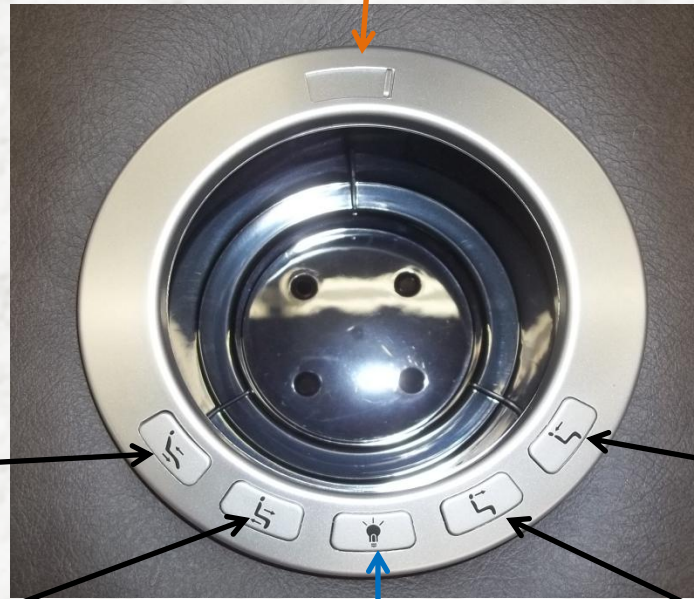

# Home Theater Cinema - Lighting system for motorized headrest

**Mechanism**

**Headrest**

USB plug - Open the small flap to access.

To recline, push the button.

To close the headrest, push the button.

To close, push the button.

Light for cup holder and light strip.

To recline the headrest, push the button.

**Operational notes:**

Lights stop automatically after 1 hour of operation (cupholder & strip under the footrest).